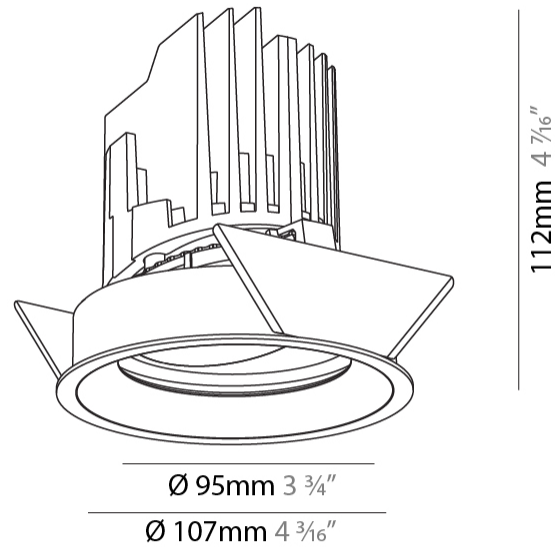

PHYSICAL

Shape: Round
Diameter (mm): 107
Diameter (in): 4 3/16
Height (mm): 112
Height (in): 4 7/16
Ceiling Thickness (mm): 10 / 12.5 / 15
Ceiling Thickness (in): 3/8 or 1/2 or 9/16
Min. Recessing Depth (mm): 130
Min. Recessing Depth (in): 5 1/8
Light Distribution: Adjustable / Downlight
Weight (kg): 0.47
Weight (lbs): 1.04
Fixture Finish: SSR / BKV / CWI / CRY / HAB / UFT / ITA / RUA / FTG / MYG / LOD / PUS / FRO / FUP / KIA / POP / BLS / SPG / MEY / GOH / GUM / CHC / COM / ABZ / JAG / OBR / MOS / ROR
Fixture Material: Aluminum Die Cast
Cut-out Measurements: 98mm / 3 7/8"

ELECTRICAL

Lamp Type: LED (Zhaga Standard)
Input Wattage (W): 13.2 / 16.5
Total Output Wattage (W): 12 / 15
Dimming: Tri-Mode (Non-Dimming and Phase Dimming (120Vac only) and 0-10V Dimming)
Driver Included: No
Driver Location: Recessed Housing
Driver Type: Constant Current - Universal
Driver Class: Class 2
Housing: See components
Input Voltage (V): 120 - 277
Constant Current (MA): 350

LED

Number of LEDs: 1
Color Temperature (°K): 2700 / 3000 / 3500 / 4000
Max. Delivered Lumen (lm): 790 / 880 / 951 / 970
Nominal Lumen (lm): 960 / 1070 / 1156 / 1180
CRI: >90 CRI
Efficiency (%): 0.885
Lamp Life (hrs): 50000

OPTICAL

Reflector°: 10
Optic°: Lens Pack - No Lens
Adjustability: Rotational 355°; Tilt 30°

RATINGS AND CERTIFICATIONS

Certified By: Certified for North American Standards
IP rating: IP20