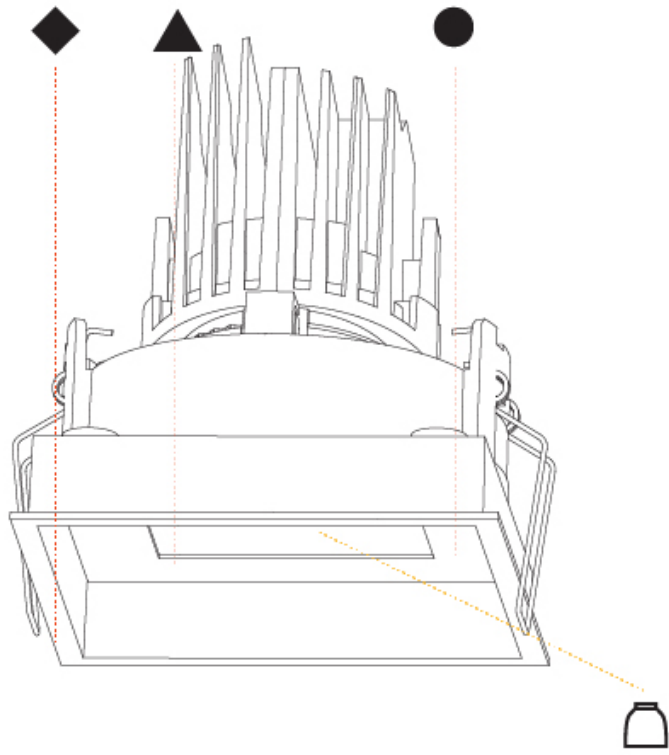

BIONIQ SQUARE ADJUSTABLE COMFORT RECESSED

A35551-

PROJECT
TYPE
SPECIFIER
QUANTITY
DATE

A