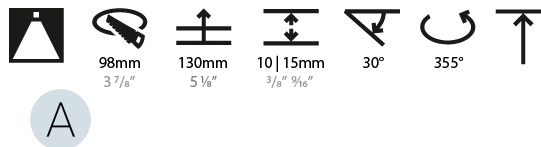

GENERAL

Series: Bioniq
Subseries: Bioniq Square Pinhole
Brand: Prolicht
Division: Architectural
Mounting Type: Recessed
Mounting Location: Ceiling
Subcategory: Downlight

PHYSICAL

Shape: Square
Length (mm): 107
Length (in): 4 3/16
Width (mm): 107
Width (in): 4 3/16
Depth (mm): 112
Depth (in): 4 7/16
Ceiling Thickness (mm): 10 / 12.5 / 15
Ceiling Thickness (in): 3/8 or 1/2 or 9/16
Min. Recessing Depth (mm): 130
Min. Recessing Depth (in): 5 1/8
Light Distribution: Adjustable / Downlight
Weight (kg): 0.463
Weight (lbs): 1.02
Fixture Finish: SSR / BKV / CWI / CRY / HAB / UFT / ITA / RUA / FTG / MYG / LOD / PUS / FRO / FUP / KIA / POP / BLS / SPG / MEY / GOH / GUM / CHC / COM / ABZ / JAG / OBR / MOS / ROR
Fixture Material: Aluminum Die Cast
Cut-out Measurements: 98mm / 3 7/8"

ELECTRICAL

Lamp Type: LED (Zhaga Standard)
Total Output Wattage (W): 15
Dimming: Dali Dimming
Driver Included: No
Driver Location: Recessed Housing
Driver Type: Constant Current - 120Vac
Housing: See components
Input Voltage (V): 120
Constant Current (MA): 350

LED

Number of LEDs: 1
Color Temperature (°K): Warm Dim
Max. Delivered Lumen (lm): 760
Nominal Lumen (lm): 1140
CRI: >90 CRI
Lamp Life (hrs): 50000

OPTICAL

Reflector°: 20 / 40 / 60
Adjustability: Rotational 355°; Tilt 30°

RATINGS AND CERTIFICATIONS

Certified By: Certified for North American Standards
IP rating: IP20