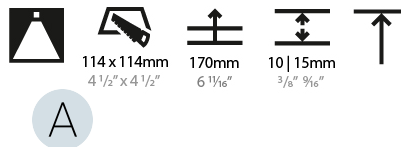

GENERAL

Series: Bioniq
Subseries: Bioniq Square Deep Comfort
Brand: Prolicht
Division: Architectural
Mounting Type: Recessed
Mounting Location: Ceiling
Subcategory: Downlight

PHYSICAL

Shape: Square
Length (mm): 119
Length (in): 4 11/16
Width (mm): 119
Width (in): 4 11/16
Depth (mm): 150
Depth (in): 5 7/8
Ceiling Thickness (mm): 10 / 12.5 / 15
Ceiling Thickness (in): 3/8 or 1/2 or 9/16
Min. Recessing Depth (mm): 170
Min. Recessing Depth (in): 6 11/16
Light Distribution: Downlight
Weight (kg): 0.656
Weight (lbs): 1.45
Fixture Finish: SSR / BKV / CWI / CRY / HAB / UFT / ITA / RUA / FTG / MYG / LOD / PUS / FRO / FUP / KIA / POP / BLS / SPG / MEY / GOH / GUM / CHC / COM / ABZ / JAG / OBR / MOS / ROR
Fixture Material: Aluminum Die Cast
Cut-out Measurements: 114mm / 4 1/2" x 114mm / 4 1/2"

ELECTRICAL

Lamp Type: LED (Zhaga Standard)
Total Output Wattage (W): 15
Dimming: Dali Dimming
Driver Included: No
Driver Location: Recessed Housing
Driver Type: Constant Current - 120Vac
Housing: See components
Input Voltage (V): 120
Constant Current (MA): 350

LED

Number of LEDs: 1
Color Temperature (°K): Warm Dim
Max. Delivered Lumen (lm): 760
Nominal Lumen (lm): 1140
CRI: >90 CRI
Lamp Life (hrs): 50000

OPTICAL

Reflector°: 20 / 40 / 60

RATINGS AND CERTIFICATIONS

Certified By: Certified for North American Standards
IP rating: IP20