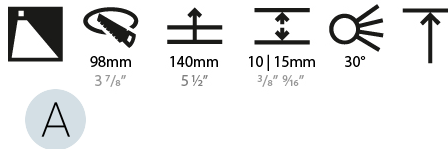

GENERAL

Series: Bioniq
Subseries: Bioniq Round Wallwash
Brand: Prolicht
Division: Architectural
Mounting Type: Recessed
Mounting Location: Ceiling
Subcategory: Downlight

PHYSICAL

Shape: Round
Diameter (mm): 107
Diameter (in): 4 3/16
Height (mm): 118
Height (in): 4 5/8
Ceiling Thickness (mm): 10 / 12.5 / 15
Ceiling Thickness (in): 3/8 or 1/2 or 9/16
Min. Recessing Depth (mm): 140
Min. Recessing Depth (in): 5 1/2
Light Distribution: Adjustable / Asymmetric
Weight (kg): 0.456
Weight (lbs): 1
Fixture Finish: SSR / BKV / CWI / CRY / HAB / UFT / ITA / RUA / FTG / MYG / LOD / PUS / FRO / FUP / KIA / POP / BLS / SPG / MEY / GOH / GUM / CHC / COM / ABZ / JAG / OBR / MOS / ROR
Fixture Material: Aluminum Die Cast
Cut-out Measurements: 98mm / 3 7/8"

ELECTRICAL

Lamp Type: LED (Zhaga Standard)
Total Output Wattage (W): 15
Dimming: Dali Dimming
Driver Included: No
Driver Location: Recessed Housing
Driver Type: Constant Current - 120Vac
Housing: See components
Input Voltage (V): 120
Constant Current (MA): 350

LED

Number of LEDs: 1
Color Temperature (°K): Warm Dim
Max. Delivered Lumen (lm): 850
Nominal Lumen (lm): 1140
CRI: >90 CRI
Lamp Life (hrs): 50000

OPTICAL

Reflector: 20 / 40 / 60
Adjustability: Fixed

RATINGS AND CERTIFICATIONS

Certified By: Certified for North American Standards
IP rating: IP20

PROJECT	_____
TYPE	_____
SPECIFIER	_____
QUANTITY	_____
DATE	_____