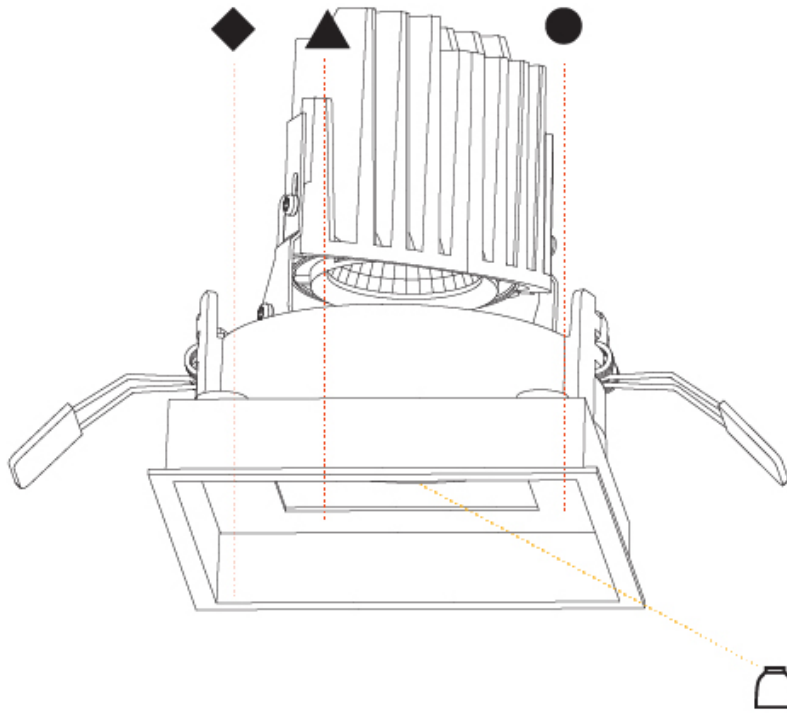

BIONIQ SQUARE DEEP COMFORT RECESSED

A35553-

PROJECT	_____
TYPE	_____
SPECIFIER	_____
QUANTITY	_____
DATE	_____